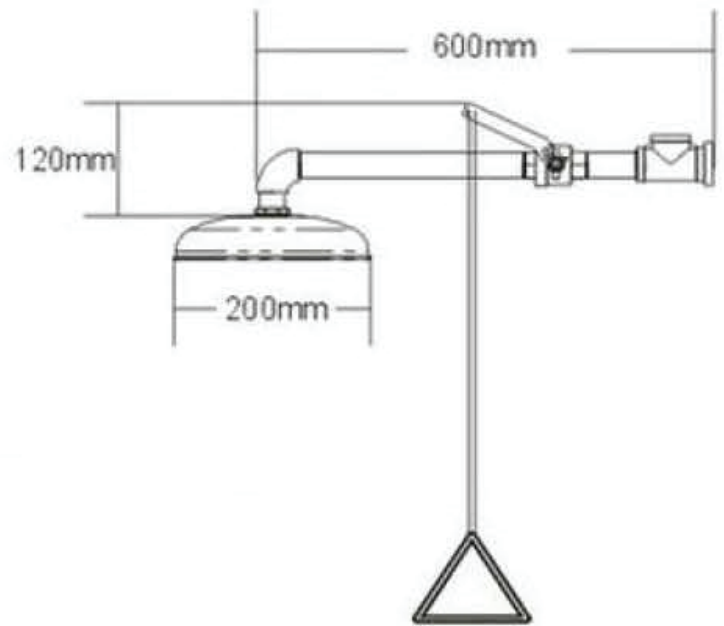

BEST SAFE

Model No.: 6100A-SS

Piping Material: Stainless Steel 304

Shower Head 10": Stainless Steel

Shower Valve 1": Stainless Steel Ball Valve

Shower Activation: By Stainless Steel 304 flag handle, operating a stay open ball valve

Supply Connection: 1" IPS

Water Working Pressure: 0.2-0.8MPA, Flow Control: 76L/min

Package: 1 set/carton, carton size: 68*27*13CM, N.W.: 3.8KG, G.W.: 4.2KG

Meets
ANSI Z358.1
EN15154-1&2

EMERGENCY

Safety Shower.
Keep area clear.