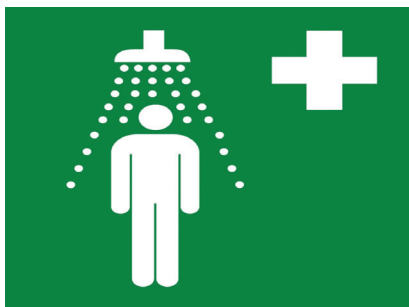

BEST SAFE

Model No.: 6100A-SS

Piping Material: Stainless Steel 304

Shower Head 10": Stainless Steel

Shower Valve 1": Stainless Steel Ball Valve

Shower Activation: By Stainless Steel 304 flag handle, operating a stay open ball valve

Supply Connection: 1" IPS

Water Working Pressure: 0.2-0.8MPA, Flow Control: 76L/min

Package: 1 set/carton, carton size: 68*27*13CM, N.W.: 3.8KG, G.W.: 4.2KG

Meets
ANSI Z358.1
EN15154-1&2

EMERGENCY

Safety Shower.
Keep area clear.